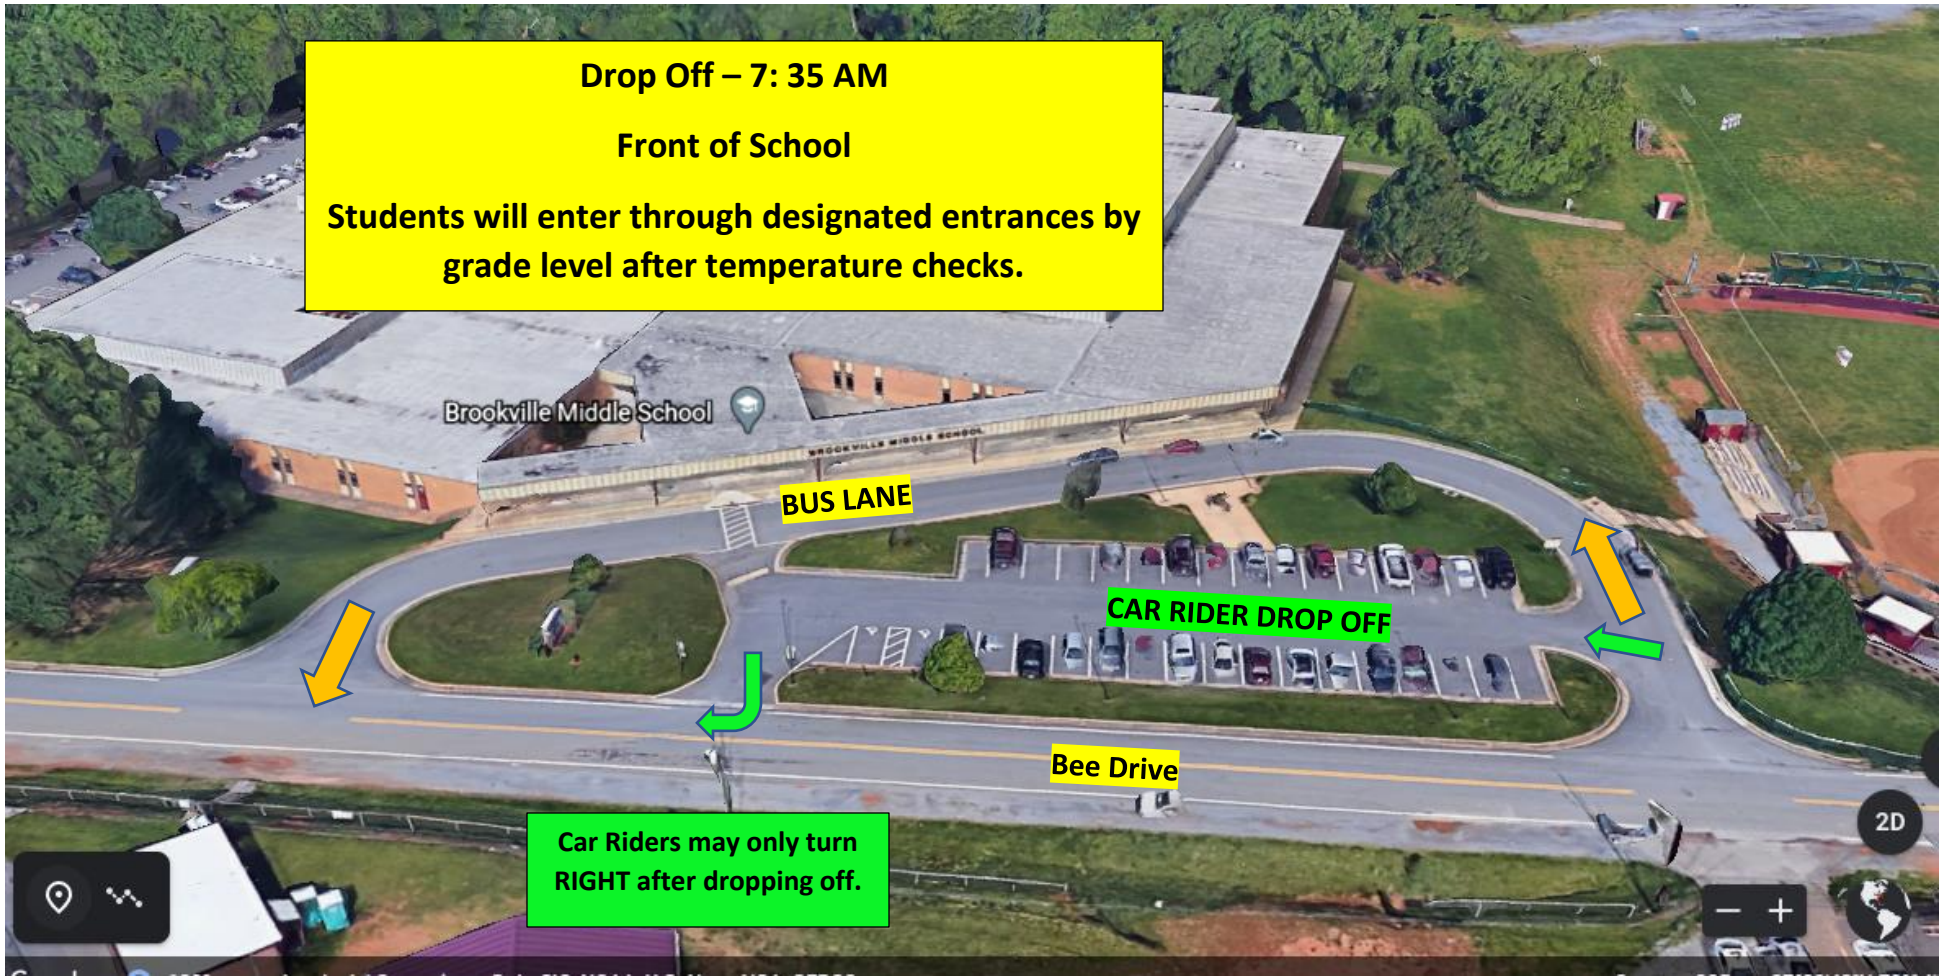

# Brookville Middle School - AM Drop Off

2020-21 SY

**Drop Off – 7:35 AM**

**Front of School**

**Students will enter through designated entrances by grade level after temperature checks.**

Brookville Middle School

**BUS LANE**

**CAR RIDER DROP OFF**

**Bee Drive**

**Car Riders may only turn  
RIGHT after dropping off.**

2D